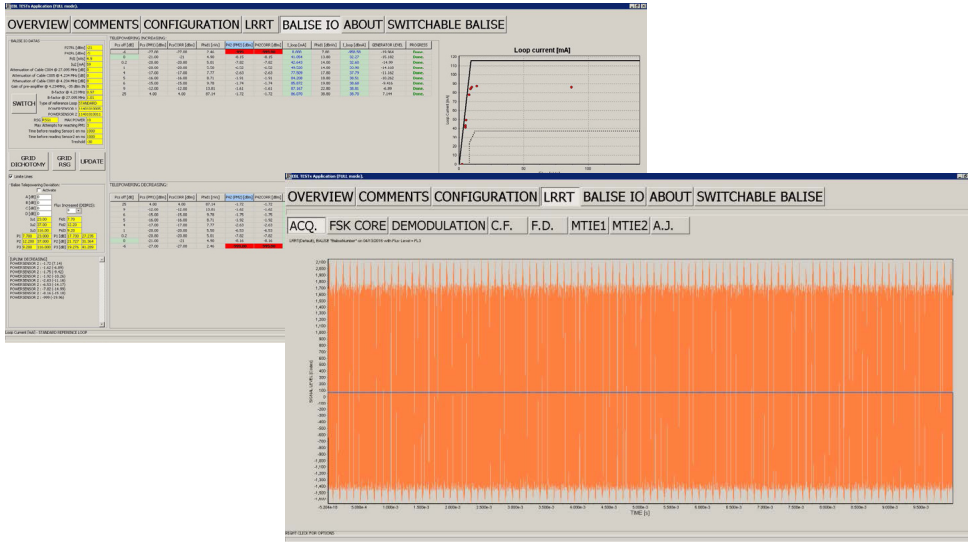

The Production Tester is able to perform the most important tests from the SUBSET-085: Balise Input to Output characteristics, centre frequency, frequency deviation, mean data rate, decoding telegram, amplitude jitter, maximum interval error and more...

■ [Description and functionalities](#)

The Production Tester is composed by a measurement Cabinet of a 24 U -19 inches rack cabinet with rackable equipments and a balise holder with test antennas.

Those equipments provide low power signals and measurement tools for the Eurobalise Production Test Bench. A workstation collects and treats the measured data via dedicated softwares developed by Multitel.

Software Functionalities

- Performs automatically telepowering calibration
- Analyses the uplink signal of the Balise
- Visualises multiple measurements simultaneously
- Stores all the acquisitions

The EUROBALISE PRODUCTION TESTER software system is used to control the hardware equipments and to define the measurements parameters .

General Characteristics

- Operational temperature : 0-55°C
- Power Input : 100-240V AC
- Dimensions : 1226 x 600 x600 mm
- Power consumption : Max 1600W

MULTITEL
HEADQUARTERS
 Parc Initialis
 Rue Pierre et Marie Curie 2
 7000 Mons - Belgium