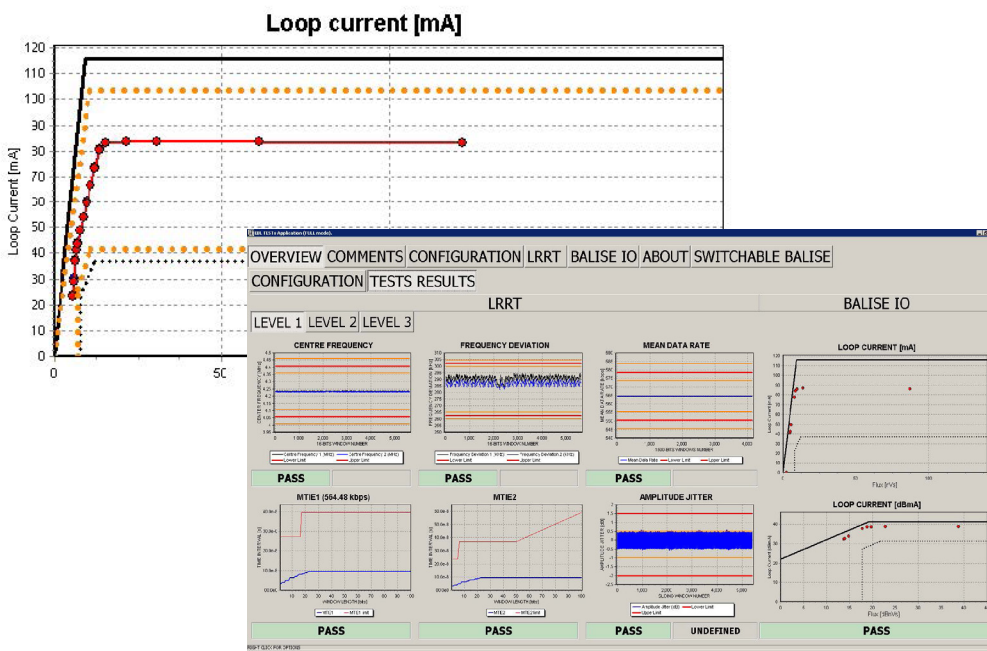

The Production Tester is able to perform the most important tests from the SUBSET-085: Balise Input to Output characteristics, centre frequency, frequency deviation, mean data rate, decoding telegram, amplitude jitter, maximum interval error and more...

■ [Description and functionalities](#)

The Production Tester is composed by a measurement Cabinet of a 24 U -19 inches rack cabinet with rackable equipments and a balise holder with test antennas.

Those equipments provide low power signals and measurement tools for the Eurobalise Production Test Bench. A workstation collects and treats the measured data via dedicated softwares developed by Multitel.

Software Functionalities

- Performs automatically telepowering calibration
- Analyses the uplink signal of the Balise
- Visualises multiple measurements simultaneously
- Stores all the acquisitions

The EUROBALISE PRODUCTION TESTER software system is used to control the hardware equipments and to define the measurements parameters .

General Characteristics

- Operational temperature : 0-55°C
- Power Input : 100-240V AC
- Dimensions : 1226 x 600 x600 mm
- Power consumption : Max 1600W

MULTITEL
HEADQUARTERS
 Parc Initialis
 Rue Pierre et Marie Curie 2
 7000 Mons - Belgium